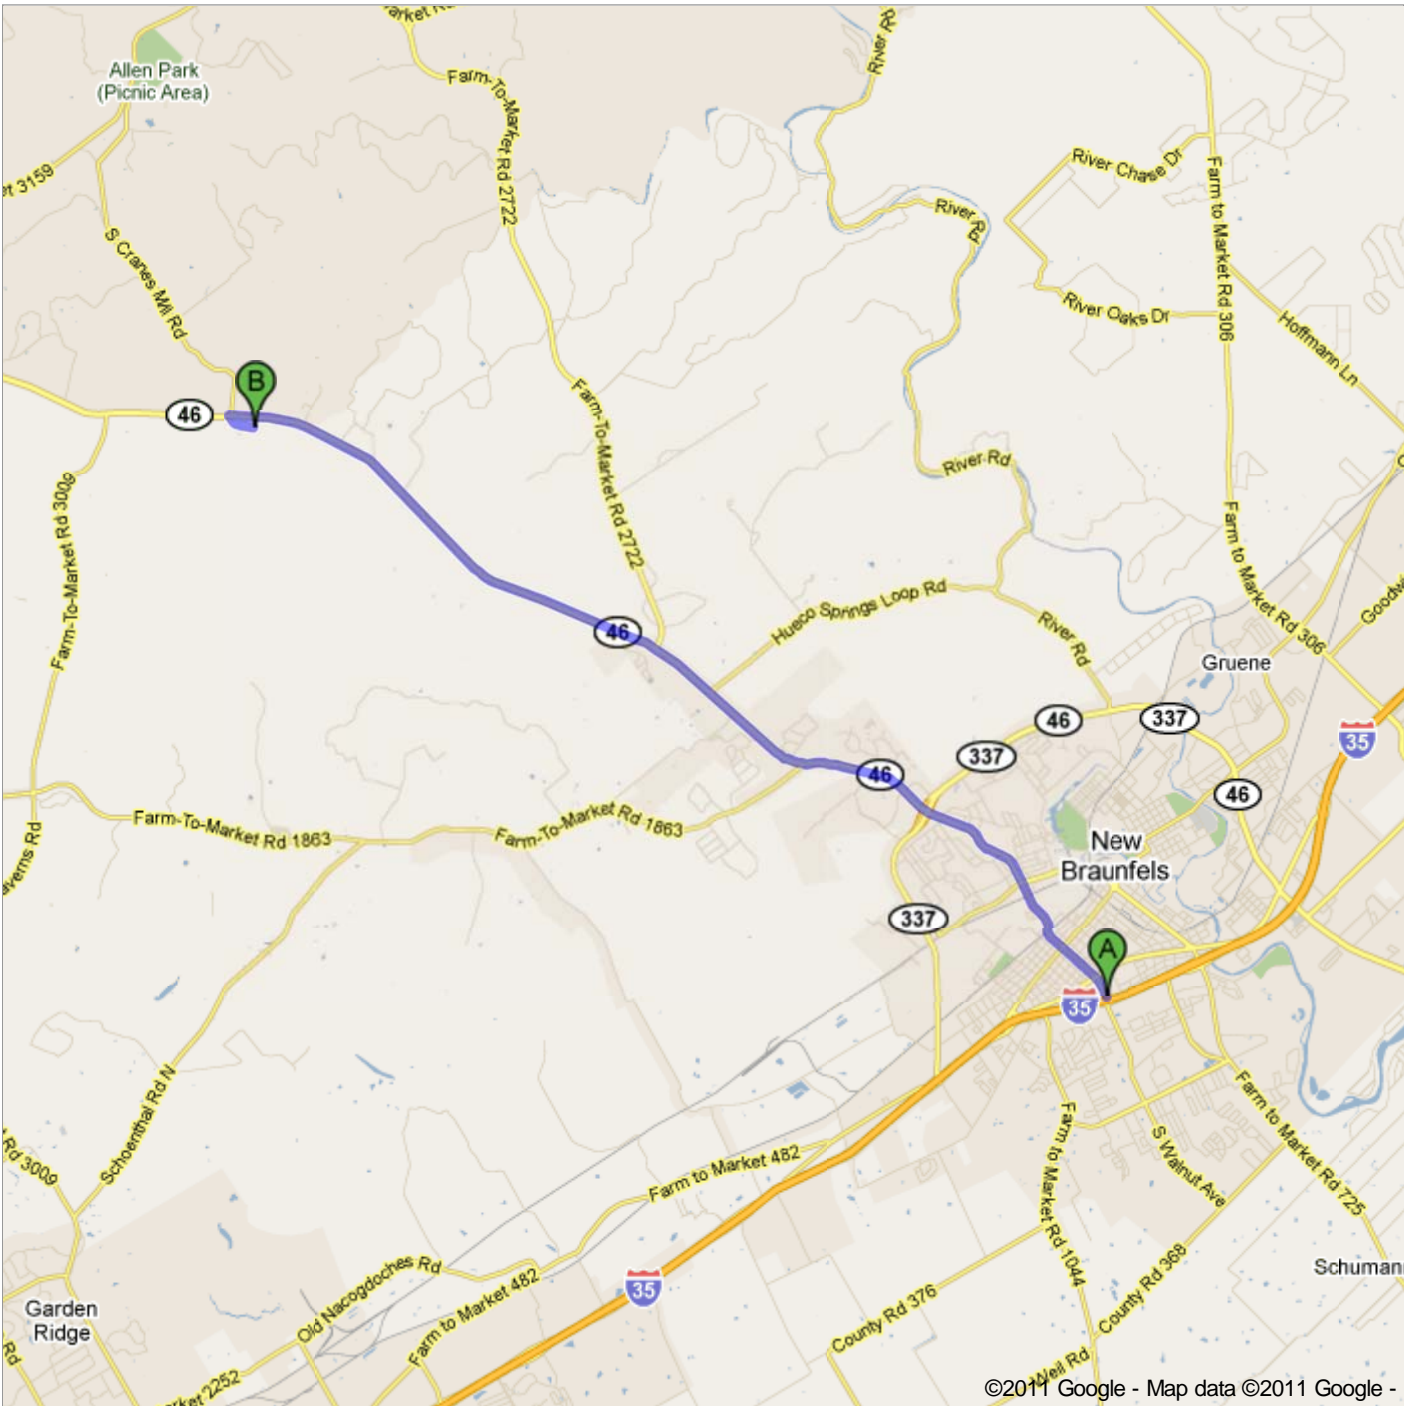

Directions to Boulder Springs

1723 Herberlin Road, New Braunfels, TX 78132 - (512) 585-5899

11.6 mi – about 21 mins

Save trees. Go green!
Download Google Maps on your phone at google.com/gmm

 697 S Walnut Ave, New Braunfels, TX 78130

-
- 1. Head **north** on **S Walnut Ave** toward **Elliot Knox Blvd** go 2.8 mi
About 7 mins total 2.8 mi
 - 2. Continue onto **TX-46 E** go 8.5 mi
About 12 mins total 11.3 mi
 - 3. Turn left at **Herbelin Rd/Herberlin Rd** go 0.3 mi
About 2 mins total 11.6 mi

 **Boulder Springs**
1723 Herberlin Road, New Braunfels, TX 78132 - (512) 585-5899

These directions are for planning purposes only. You may find that construction projects, traffic, weather, or other events may cause conditions to differ from the map results, and you should plan your route accordingly. You must obey all signs or notices regarding your route.

Map data ©2011 Google

Directions weren't right? Please find your route on maps.google.com and click "Report a problem" at the bottom left.