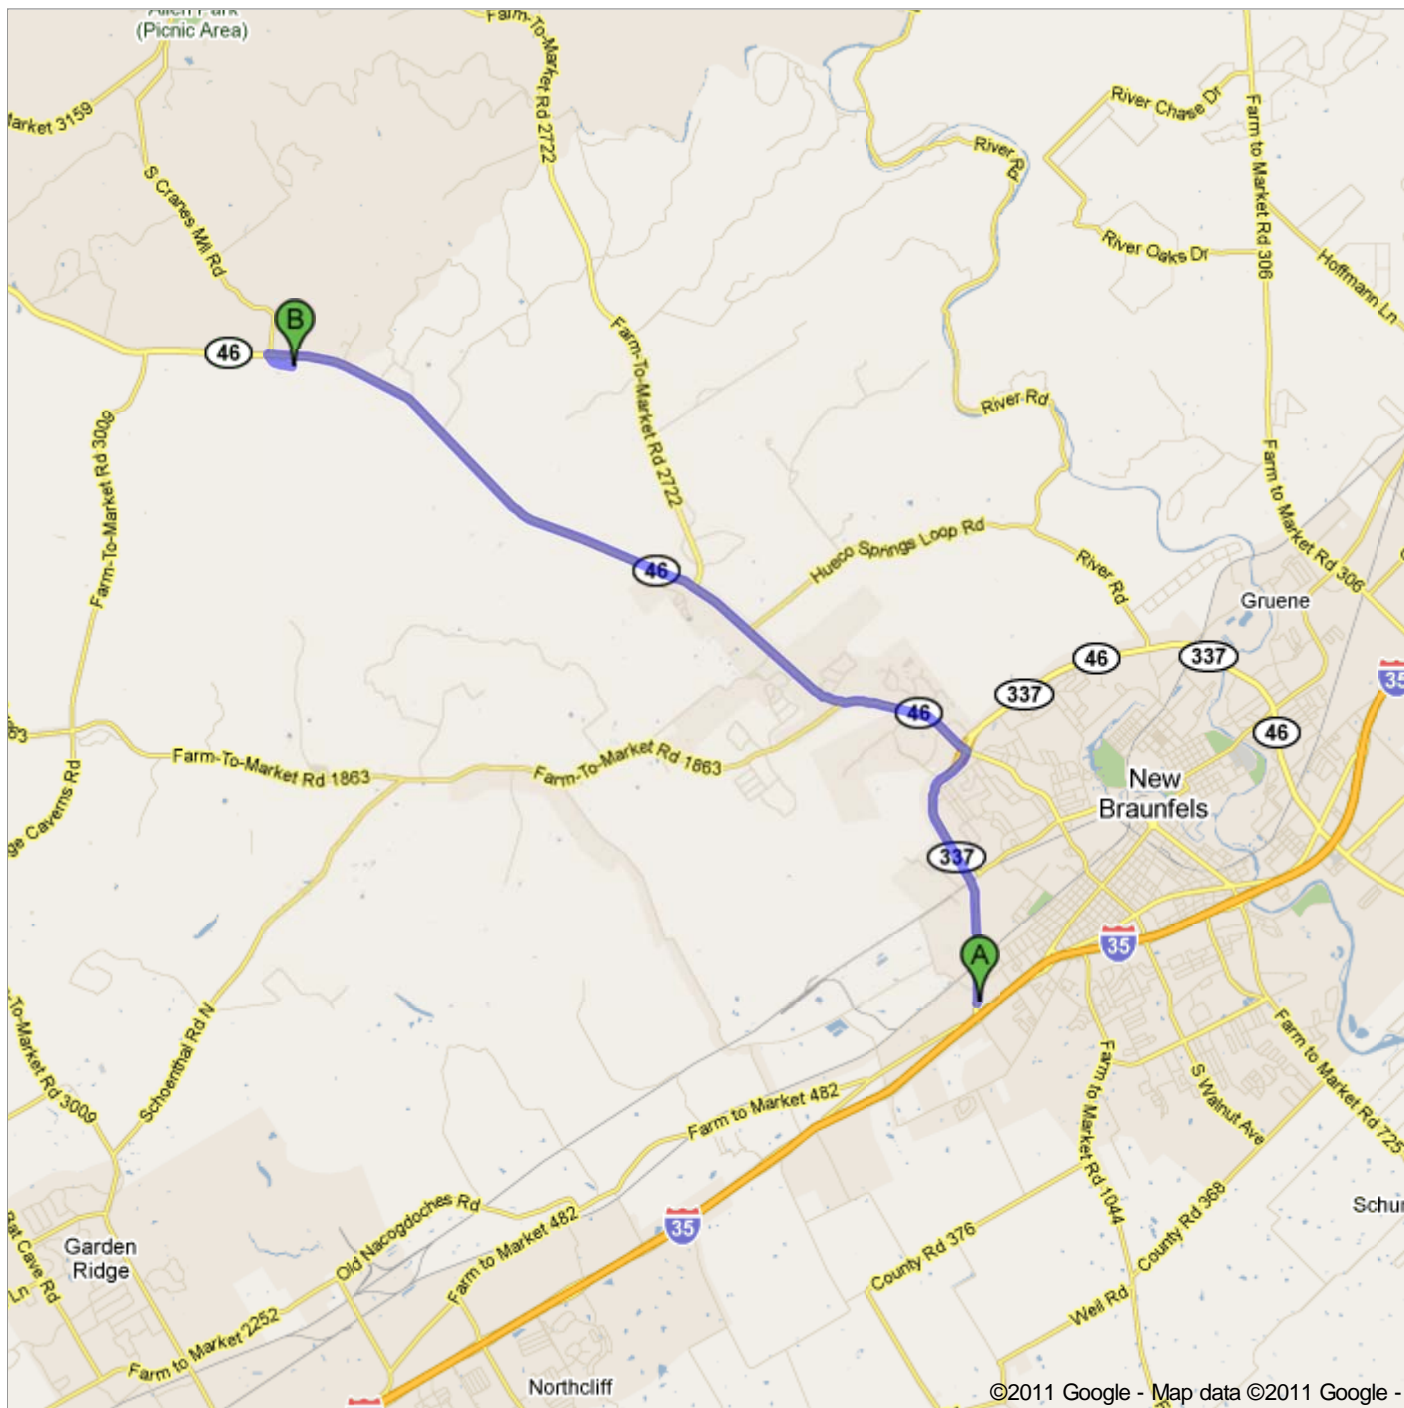

Directions to Boulder Springs

1723 Herberlin Road, New Braunfels, TX 78132 - (512) 585-5899

11.6 mi – about 19 mins

Save trees. Go green!
 Download Google Maps on your phone at google.com/gmm

 4142 Texas 337 Loop, New Braunfels, TX 78130

-
-  1. Head **north** on **TX-337 Loop** toward **W San Antonio St** go 2.6 mi
total 2.6 mi
About 4 mins
-  2. Take the **TX-46 W/TX-46 BUS** ramp to **Boerne/New Braunfels** go 0.3 mi
total 2.8 mi
-  3. Turn left at **TX-46 W/State Spur 453/N Walnut Ave** go 8.5 mi
total 11.4 mi
Continue to follow TX-46 W
About 13 mins
-  4. Turn left at **Herbelin Rd/Herberlin Rd** go 0.3 mi
total 11.6 mi
About 2 mins

 **Boulder Springs**
1723 Herberlin Road, New Braunfels, TX 78132 - (512) 585-5899

These directions are for planning purposes only. You may find that construction projects, traffic, weather, or other events may cause conditions to differ from the map results, and you should plan your route accordingly. You must obey all signs or notices regarding your route.

Map data ©2011 Google

Directions weren't right? Please find your route on maps.google.com and click "Report a problem" at the bottom left.