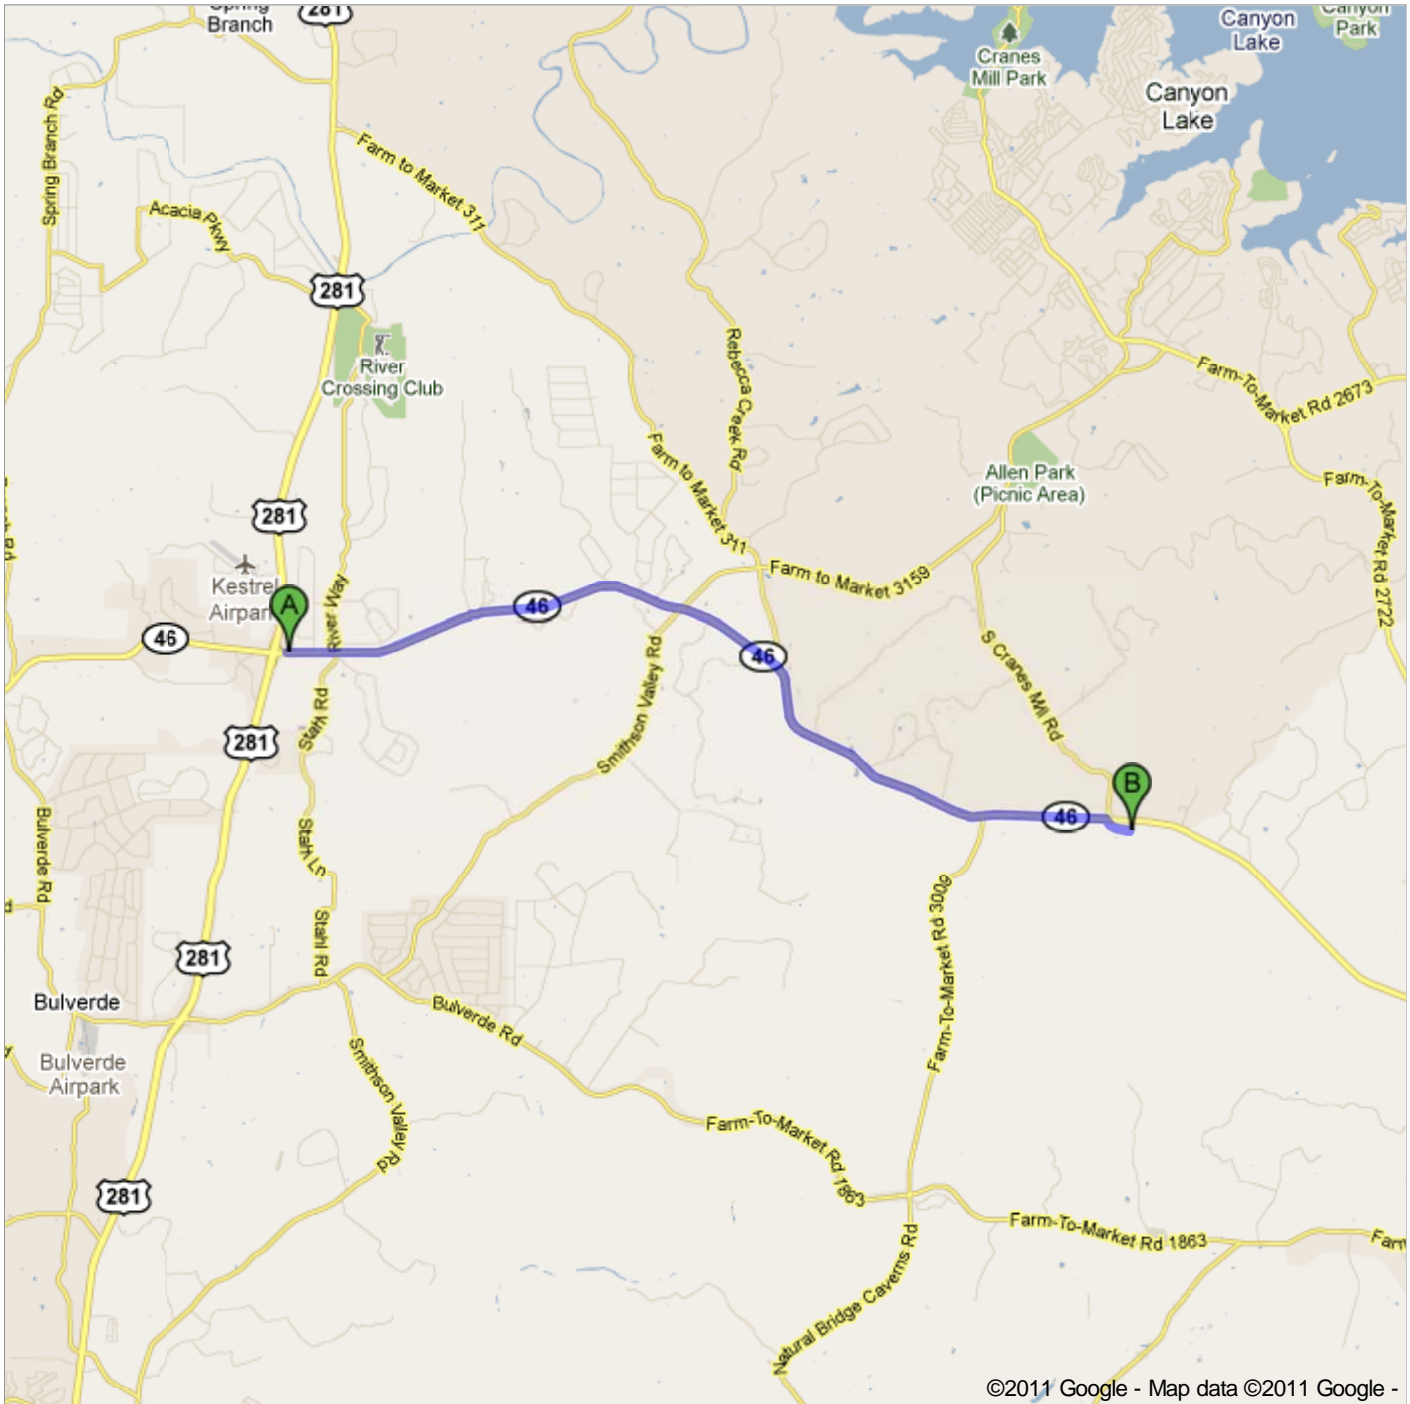

Directions to Boulder Springs

1723 Herberlin Road, New Braunfels, TX 78132 - (512) 585-5899

9.8 mi – about 13 mins

Save trees. Go green!
Download Google Maps on your phone at google.com/gmm

©2011 Google - Map data ©2011 Google -

 19946 Texas 46, Bulverde, TX 78163

 1. Head **east** on **TX-46 E** toward **Berry Oaks Dr** go 9.5 mi
About 12 mins total 9.5 mi

 2. Turn right at **Herbelin Rd/Herberlin Rd** go 0.3 mi
About 1 min total 9.8 mi

 **Boulder Springs**
1723 Herberlin Road, New Braunfels, TX 78132 - (512) 585-5899

These directions are for planning purposes only. You may find that construction projects, traffic, weather, or other events may cause conditions to differ from the map results, and you should plan your route accordingly. You must obey all signs or notices regarding your route.

Map data ©2011 Google

Directions weren't right? Please find your route on maps.google.com and click "Report a problem" at the bottom left.