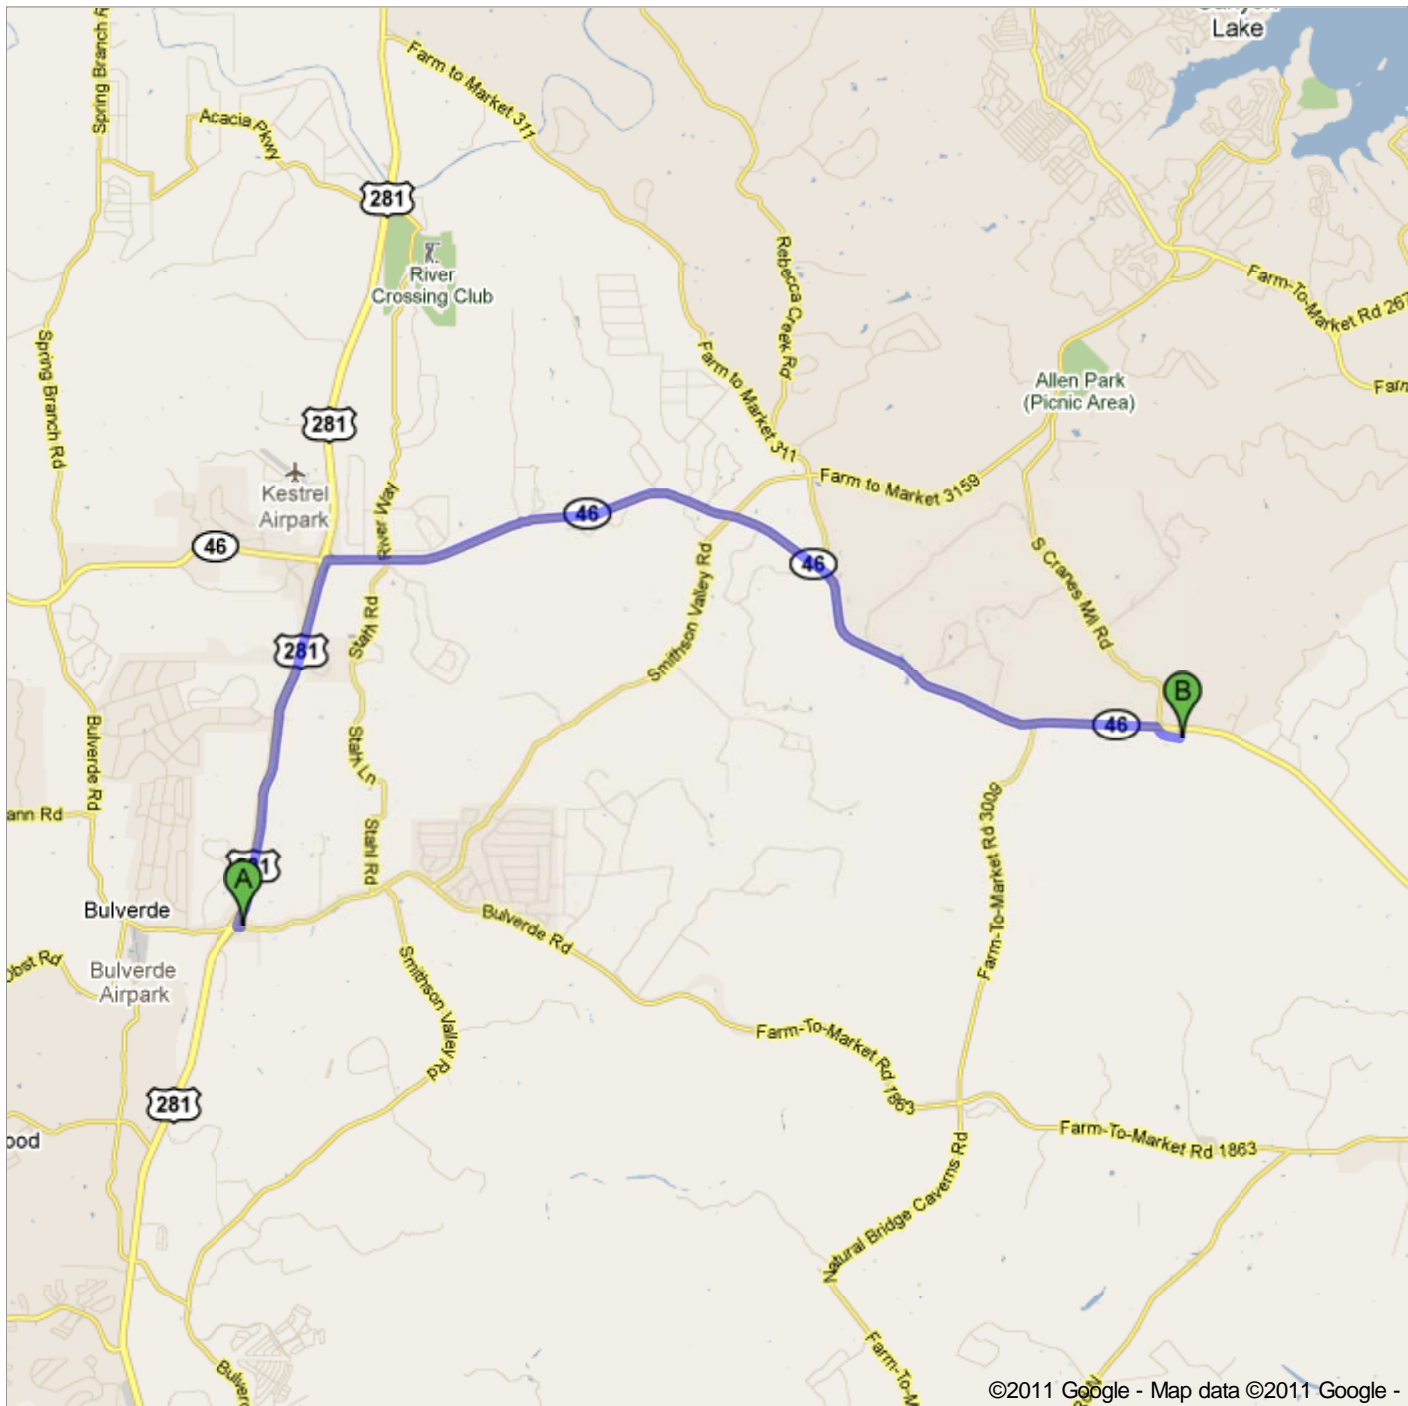

Directions to Boulder Springs

1723 Herberlin Road, New Braunfels, TX 78132 - (512) 585-5899

13.8 mi – about 18 mins

Save trees. Go green!
 Download Google Maps on your phone at google.com/gmm

 3300 Farm-To-Market Road 1863, Bulverde, TX 78163

1. Head **west** on **Bulverde Rd/Farm-To-Market Rd 1863 W**

go 180 ft
total 180 ft

 2. Turn right to merge onto **US-281 N**
About 4 mins

go 3.7 mi
total 3.7 mi

 3. Take the ramp to **New Braunfels**

go 0.2 mi
total 3.9 mi

46 4. Merge onto **TX-46 E**
About 12 mins

go 9.6 mi
total 13.5 mi

5. Turn right at **Herbelin Rd/Herberlin Rd**
About 1 min

go 0.3 mi
total 13.8 mi

B Boulder Springs
1723 Herberlin Road, New Braunfels, TX 78132 - (512) 585-5899

These directions are for planning purposes only. You may find that construction projects, traffic, weather, or other events may cause conditions to differ from the map results, and you should plan your route accordingly. You must obey all signs or notices regarding your route.